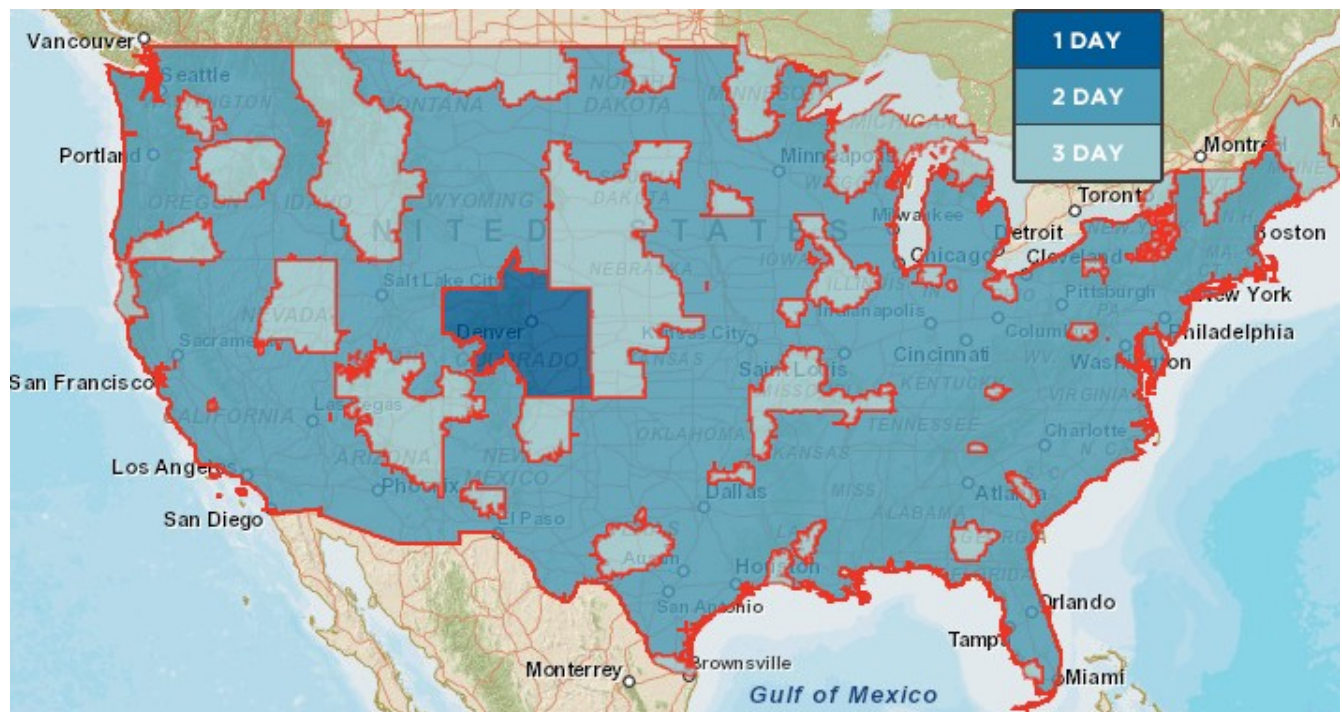

Detailed photos of available products are online at <http://dicecandies.com/>.

Shipping

Any orders within a 30 mile radius (Greater Denver/Boulder area) will include in-person delivery and free shipping for your first order.

Products are shipped from zip code 80038 (Colorado) and via USPS Priority Mail. Below is a service map displaying USPS Priority shipping times across the US. **USPS Priority will be 2-day delivery for most locations in the US.**