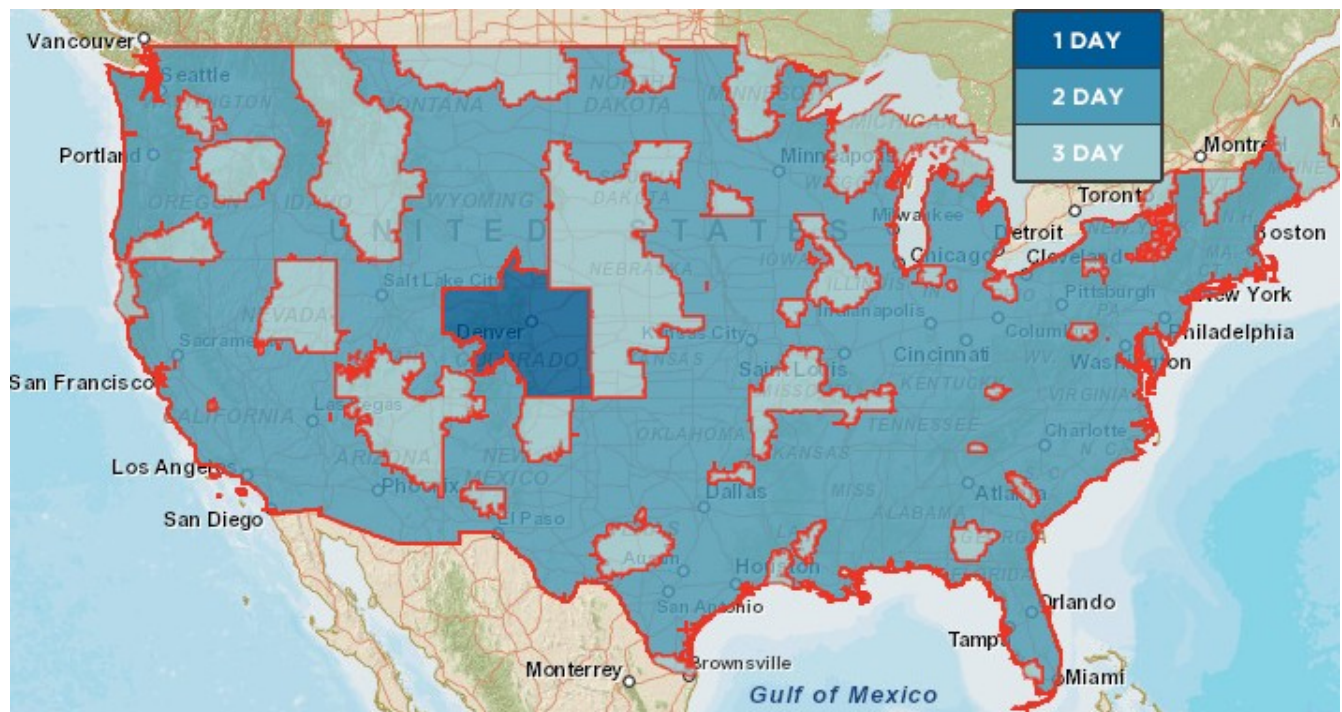

## Shipping

*Any orders within a 30 mile radius (Greater Denver/Boulder area) will include in-person delivery and free shipping for your first order.*

Products are shipped from zip code 80038 (Colorado) and via USPS Priority Mail. Below is a service map displaying USPS Priority shipping times across the US. **USPS Priority will be 2-day delivery for most locations in the US.**